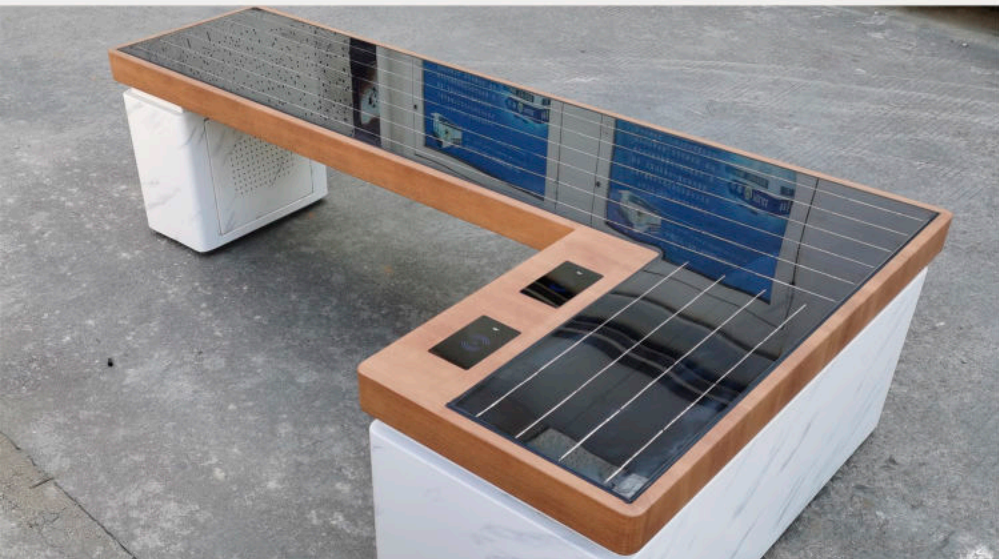

## Model: WYC1814

Smart Solar Bench  
Bench is made of Corten steel ,  
Stainless steel #201 + imitation wood paint  
Thickness of 4 mm.

DESCRIPTION: Bench is made of Corten steel  
Stainless steel #201 + imitation wood paint  
Solar Panel 135W  
WI-FI Router 4G

### FINISHES:

Plexus box- IO55 2P USB 5V (2.1A)  
Stainless steel / Inox #201 or #304  
Thermo-lacquered in a choice of RAL

DIMENSIONS: L 1700mm x 940 mm x H 450mm - WEIGHT: 78 Kg

WYC1814 is a collection of Smart Solar bench. Easily charge your phone while resting or chatting with friends. LED lighting, charging station, and connection to Wi-Fi. Cable-free and portable design, Perfect for park, sidewalks, bus stops, train stations, campuses and shopping malls  
Option of LED light box/LED screen and TV LED for advertising  
Facility anchoring to the ground and steel casing - resistance to vandalism

Material: Stainless steel #201 in imitation wood paint  
 Dimensions: L-170cm, W-94cm, H-45cm  
 Solar panel: 135W  
 Battery: 12V/55AH  
 LED Strip RGBW/Warm White  
 USB Charger  
 Wireless Charger  
 WI-FI  
 Bluetooth Speaker  
 LED light box/LED screen/TV LED optional  
 APP Adlis Smart