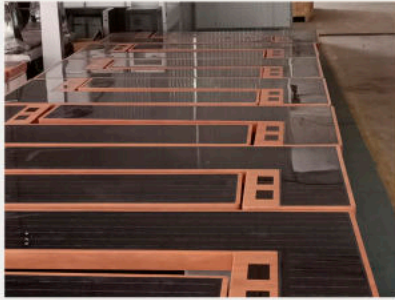

## Model: WYC1814

Smart Solar Bench  
Bench is made of Corten steel ,  
Stainless steel #201 + imitation wood paint  
Thickness of 4 mm.

DESCRIPTION: Bench is made of Corten steel  
Stainless steel #201 + imitation wood paint  
Solar Panel 135W  
WI-FI Router 4G

### FINISHES:

Plexus box- IO55 2P USB 5V (2.1A)  
Stainless steel / Inox #201 or #304  
Thermo-lacquered in a choice of RAL

DIMENSIONS: L 1700mm x 940 mm x H 450mm - WEIGHT: 78 Kg

WYC1814 is a collection of Smart Solar bench. Easily charge your phone while resting or chatting with friends. LED lighting, charging station, and connection to Wi-Fi. Cable-free and portable design, Perfect for park, sidewalks, bus stops, train stations, campuses and shopping malls  
Option of LED light box/LED screen and TV LED for advertising  
Facility anchoring to the ground and steel casing - resistance to vandalism

Material: Stainless steel #201 in imitation wood paint  
 Dimensions: L-170cm, W-94cm, H-45cm  
 Solar panel: 135W  
 Battery: 12V/55AH  
 LED Strip RGBW/Warm White  
 USB Charger  
 Wireless Charger  
 WI-FI  
 Bluetooth Speaker  
 LED light box/LED screen/TV LED optional  
 APP Adlis Smart

WYC 1814 Design: Weiyin Technologies  
 WYC 1814 is manufactured in Israel and China  
 Location Photography: China, USA, Arabia, Poland

Specifications are subject to change without notice.  
 3D Design / Artwork for the 21st century  
 ©2020 Adlis/Weiyin Corporation