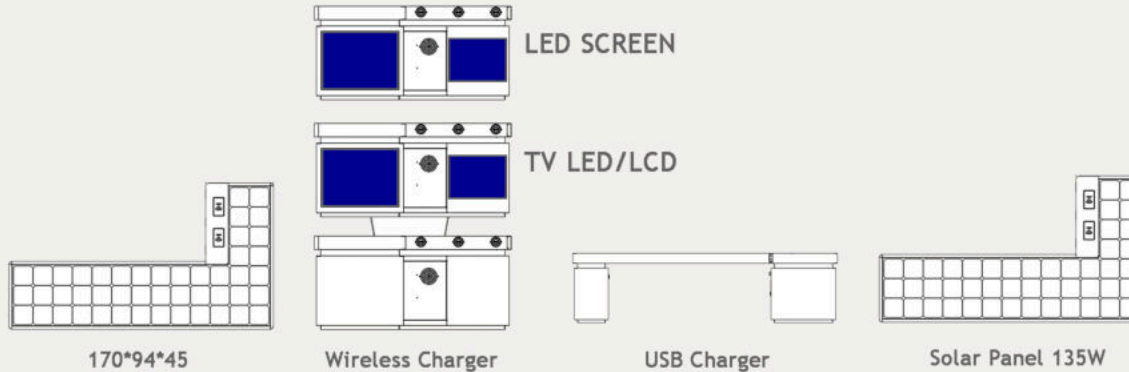

Material: Stainless steel #201 in imitation wood paint
Dimensions: L-170cm, W-94cm, H-45cm
Solar panel: 135W
Battery: 12V/55AH
LED Strip RGBW/Warm White
USB Charger
Wireless Charger
WI-FI
Bluetooth Speaker
LED light box/LED screen/TV LED optional
APP Adlis Smart

ADLIS/WEIYIN CORPORATION

Visit our website for product details, color charts technical sheets, sales office locations, Download JPG images, brochure PDF, Data Sheet, CSI specifications.

<http://www.adlis.co.il/>
<http://www.solarbenchchina.com/>
<http://www.adlis.co.il/SmartBench/>
<http://www.adlis.co.il/Marketing/>

WYC 1814 Design: Weiyin Technologies
WYC 1814 is manufactured in Israel and China
Location Photography: China, USA, Arabia, Poland

Specifications are subject to change without notice.
3D Design / Artwork for the 21st century
©2020 Adlis/Weiyin Corporation

Office: Sderot Moriah 104, Haifa - Israel
Factory: Asher 4 Kiryat Yam - Israel
2/F, Building E, Hengchangrong Industrial Park.
Pinghu Street, Longgang District, Shenzhen City,
Guangdong Province, China

DEVICES MENU
APP ADLIS
SMART

Can be upgraded and customized for specific applications
Custom colors available
Vandal resistant

We Don't Make The Future, We make The Future Better.