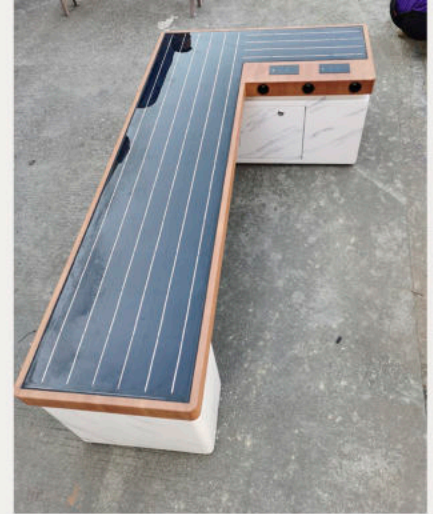

## Model: WYC1814

Smart Solar Bench  
Bench is made of Corten steel ,  
Stainless steel #201 + imitation wood paint  
Thickness of 4 mm.

DESCRIPTION: Bench is made of Corten steel  
Stainless steel #201 + imitation wood paint  
Solar Panel 135W  
WI-FI Router 4G

### FINISHES:

Plexus box- IO55 2P USB 5V (2.1A)  
Stainless steel / Inox #201 or #304  
Thermo-lacquered in a choice of RAL

DIMENSIONS: L 1700mm x 940 mm x H 450mm - WEIGHT: 78 Kg

WYC1814 is a collection of Smart Solar bench. Easily charge your phone while resting or chatting with friends. LED lighting, charging station, and connection to Wi-Fi. Cable-free and portable design, Perfect for park, sidewalks, bus stops, train stations, campuses and shopping malls  
Option of LED light box/LED screen and TV LED for advertising  
Facility anchoring to the ground and steel casing - resistance to vandalism

Material: Stainless steel #201 in imitation wood paint  
 Dimensions: L-170cm, W-94cm, H-45cm  
 Solar panel: 135W  
 Battery: 12V/55AH  
 LED Strip RGBW/Warm White  
 USB Charger  
 Wireless Charger  
 WI-FI  
 Bluetooth Speaker  
 LED light box/LED screen/TV LED optional  
 APP Adlis Smart