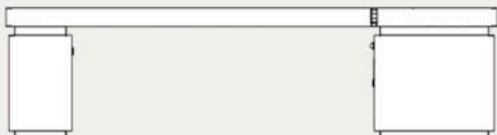

## Model: WYC1814

Smart Solar Bench  
Bench is made of Corten steel ,  
Stainless steel #201 + imitation wood paint  
Thickness of 4 mm.

DESCRIPTION: Bench is made of Corten steel  
Stainless steel #201 + imitation wood paint  
Solar Panel 135W  
WI-FI Router 4G

### FINISHES:

Plexus box- IO55 2P USB 5V (2.1A)  
Stainless steel / Inox #201 or #304  
Thermo-lacquered in a choice of RAL

DIMENSIONS: L 1700mm x 940 mm x H 450mm - WEIGHT: 78 Kg

WYC1814 is a collection of Smart Solar bench. Easily charge your phone while resting or chatting with friends. LED lighting, charging station, and connection to Wi-Fi. Cable-free and portable design, Perfect for park, sidewalks, bus stops, train stations, campuses and shopping malls  
Option of LED light box/LED screen and TV LED for advertising  
Facility anchoring to the ground and steel casing - resistance to vandalism

Material: Stainless steel #201 in imitation wood paint  
 Dimensions: L-170cm, W-94cm, H-45cm  
 Solar panel: 135W  
 Battery: 12V/55AH  
 LED Strip RGBW/Warm White  
 USB Charger  
 Wireless Charger  
 WI-FI  
 Bluetooth Speaker  
 LED light box/LED screen/TV LED optional  
 APP Adlis Smart