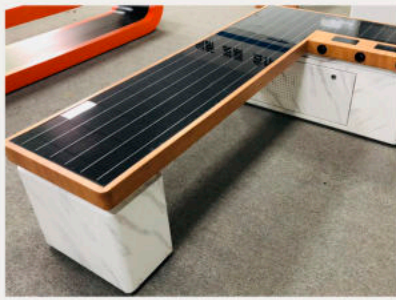

## Model: WYC1814

Smart Solar Bench  
Bench is made of Corten steel ,  
Stainless steel #201 + imitation wood paint  
Thickness of 4 mm.

DESCRIPTION: Bench is made of Corten steel  
Stainless steel #201 + imitation wood paint  
Solar Panel 135W  
WI-FI Router 4G

### FINISHES:

Plexus box- IO55 2P USB 5V (2.1A)  
Stainless steel / Inox #201 or #304  
Thermo-lacquered in a choice of RAL

DIMENSIONS: L 1700mm x 940 mm x H 450mm - WEIGHT: 78 Kg

WYC1814 is a collection of Smart Solar bench. Easily charge your phone while resting or chatting with friends. LED lighting, charging station, and connection to Wi-Fi. Cable-free and portable design, Perfect for park, sidewalks, bus stops, train stations, campuses and shopping malls  
Option of LED light box/LED screen and TV LED for advertising  
Facility anchoring to the ground and steel casing - resistance to vandalism

Material: Stainless steel #201 in imitation wood paint  
 Dimensions: L-170cm, W-94cm, H-45cm  
 Solar panel: 135W  
 Battery: 12V/55AH  
 LED Strip RGBW/Warm White  
 USB Charger  
 Wireless Charger  
 WI-FI  
 Bluetooth Speaker  
 LED light box/LED screen/TV LED optional  
 APP Adlis Smart