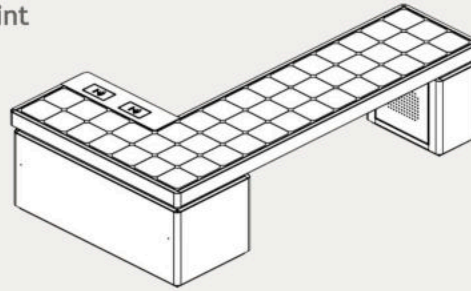

## Model: WYC1814

Smart Solar Bench  
Bench is made of Corten steel ,  
Stainless steel #201 + imitation wood paint  
Thickness of 4 mm.

DESCRIPTION: Bench is made of Corten steel  
Stainless steel #201 + imitation wood paint  
Solar Panel 135W  
WI-FI Router 4G

### FINISHES:

Plexus box- IO55 2P USB 5V (2.1A)  
Stainless steel / Inox #201 or #304  
Thermo-lacquered in a choice of RAL

DIMENSIONS: L 1700mm x 940 mm x H 450mm - WEIGHT: 78 Kg

WYC1814 is a collection of Smart Solar bench. Easily charge your phone while resting or chatting with friends. LED lighting, charging station, and connection to Wi-Fi. Cable-free and portable design, Perfect for park, sidewalks, bus stops, train stations, campuses and shopping malls  
Option of LED light box/LED screen and TV LED for advertising  
Facility anchoring to the ground and steel casing - resistance to vandalism

Material: Stainless steel #201 in imitation wood paint  
 Dimensions: L-170cm, W-94cm, H-45cm  
 Solar panel: 135W  
 Battery: 12V/55AH  
 LED Strip RGBW/Warm White  
 USB Charger  
 Wireless Charger  
 WI-FI  
 Bluetooth Speaker  
 LED light box/LED screen/TV LED optional  
 APP Adlis Smart